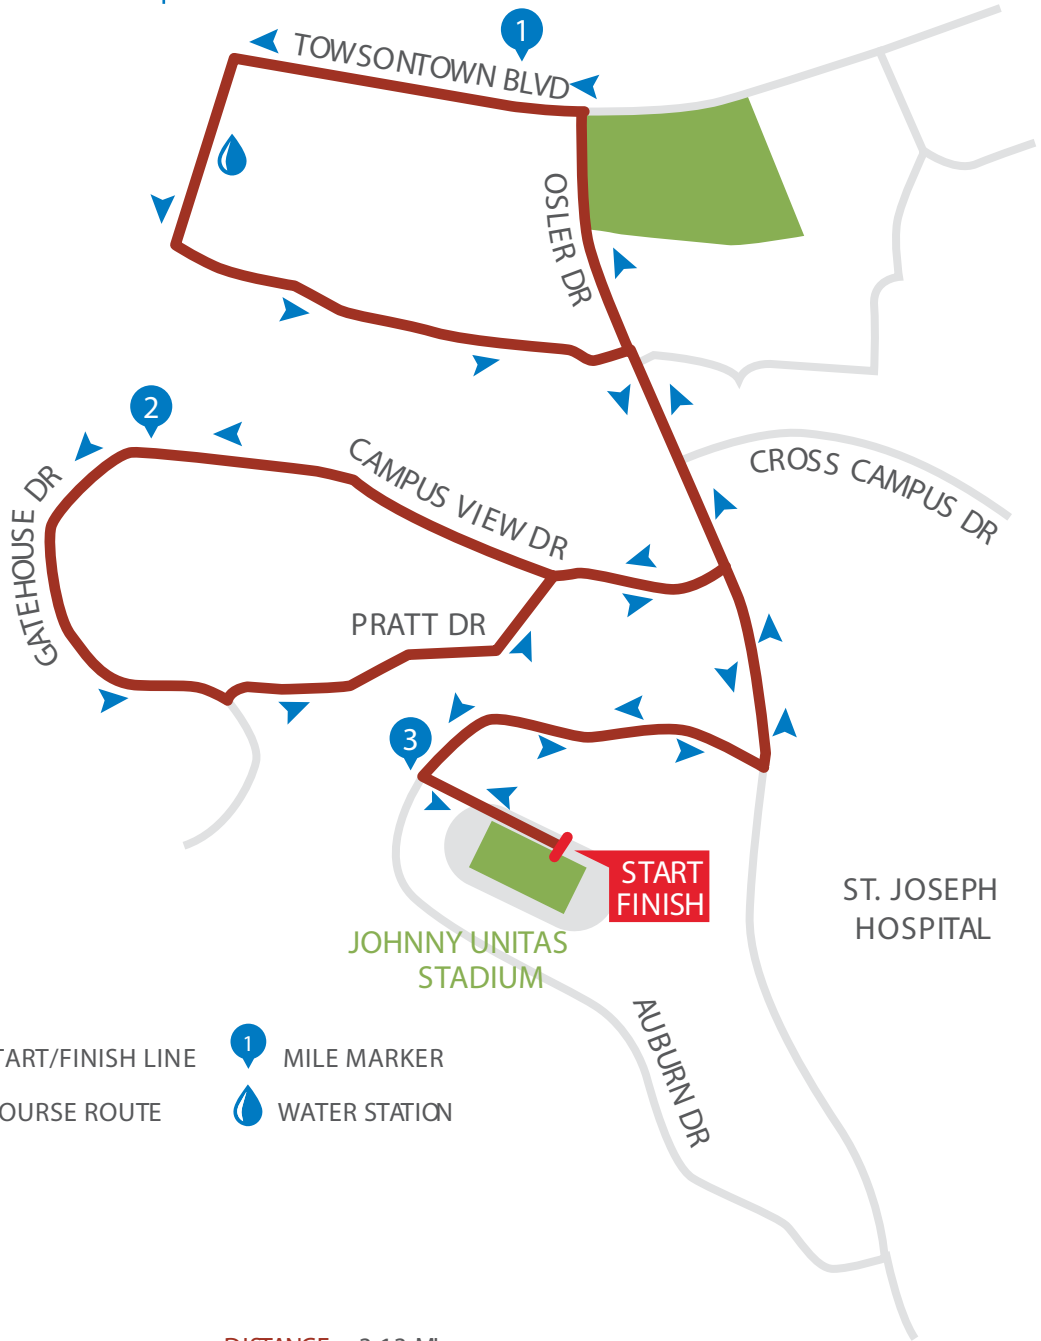

COURSE MAP

JOHNNY UNITAS STADIUM
 TOWSON UNIVERSITY
 7537 AUBURN DRIVE
 TOWSON, MD 21204

-  START/FINISH LINE
-  COURSE ROUTE
-  MILE MARKER
-  WATER STATION