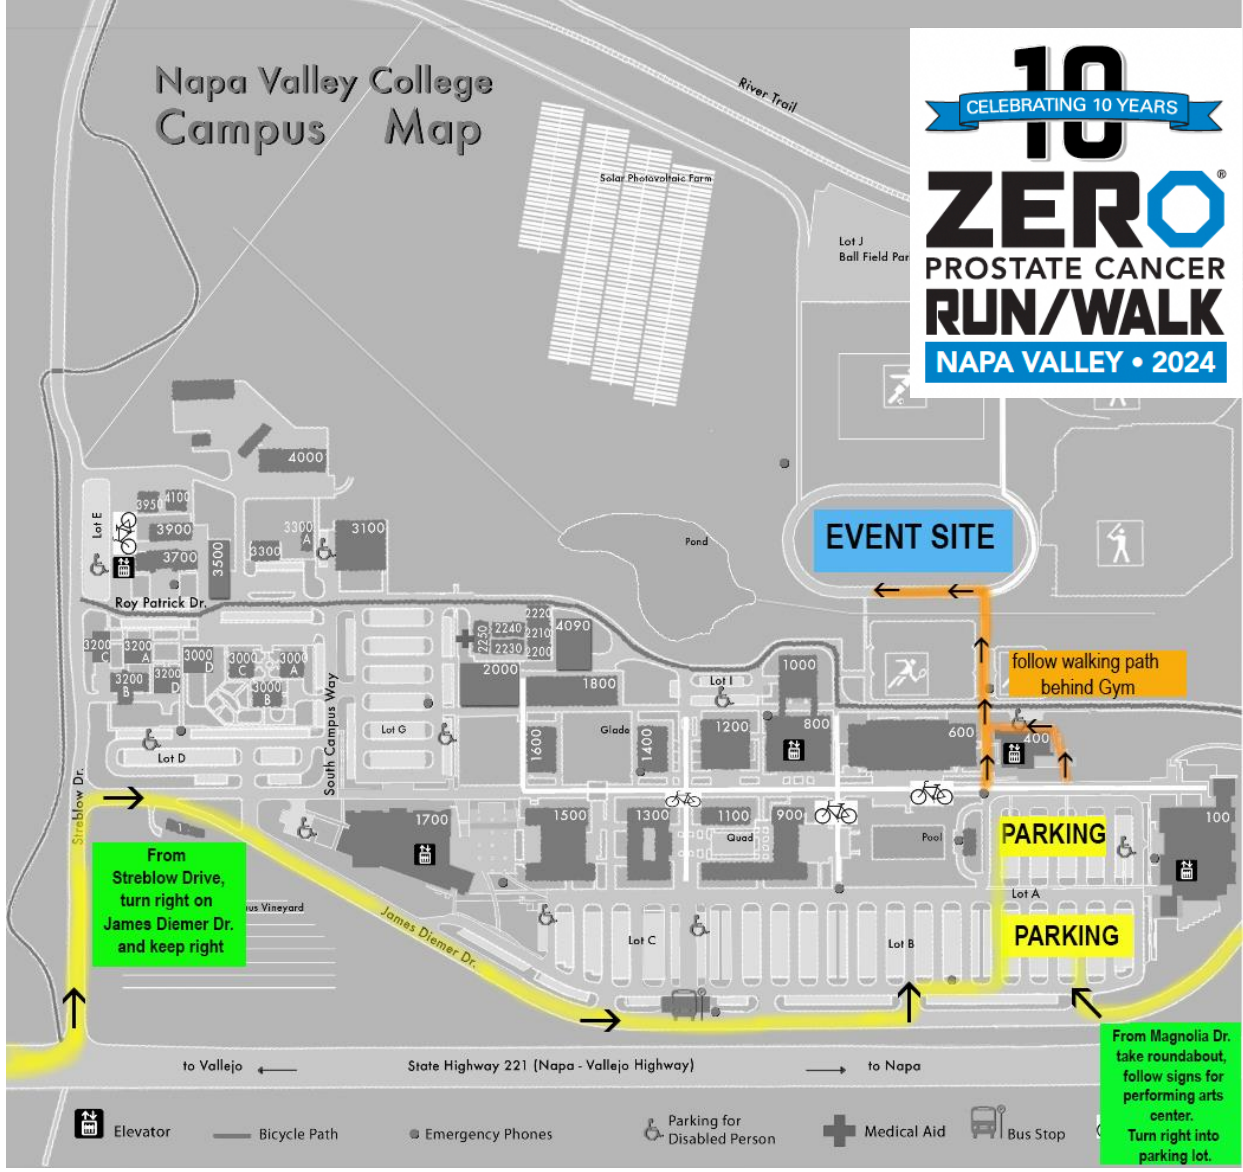

Napa Valley College Campus Map

CELEBRATING 10 YEARS

10 ZERO

PROSTATE CANCER RUN/WALK

NAPA VALLEY • 2024

From Streblov Drive, turn right on James Diemer Dr. and keep right

follow walking path behind Gym

PARKING

PARKING

From Magnolia Dr. take roundabout, follow signs for performing arts center. Turn right into parking lot.

- Elevator
- Bicycle Path
- Emergency Phones
- Parking for Disabled Person
- Medical Aid
- Bus Stop

to Vallejo ← State Highway 221 (Napa - Vallejo Highway) → to Napa