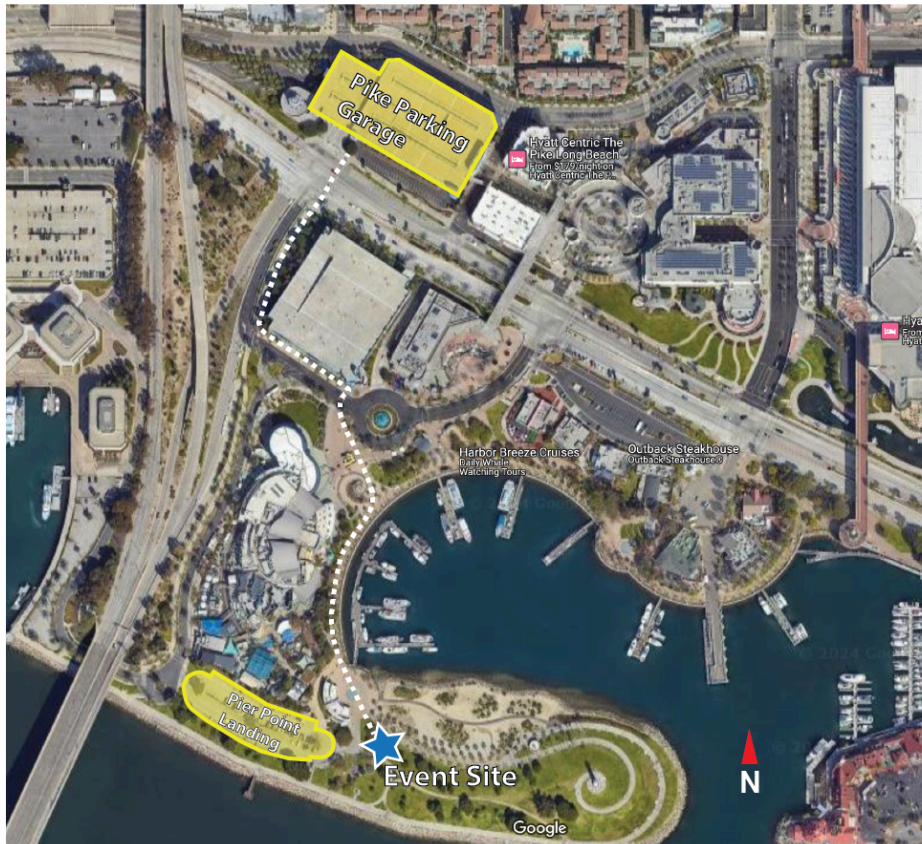

# PARKING

Parking is available in the **Pier Point Landing Parking- 200 Aquarium Way, Long Beach, CA 90802** lot located adjacent to the event site. Cash, Visa/Mastercard, and Discover accepted. (\$0.75 for 15min/\$6.00 max 2 hrs). 8am-12am

Additional Parking at **Pike Parking Garage- 65 South Cedar Ave, Long Beach, CA 90802-**  
30 Min-Free, 30 Mins-1:30 Hrs- \$3.00, 1:30-2:30 Hrs- \$6.00, 2:30-4 Hrs- \$9.00

**ZERO**<sup>®</sup>  
**PROSTATE CANCER**  
**RUN/WALK**  
**Long Beach, California**