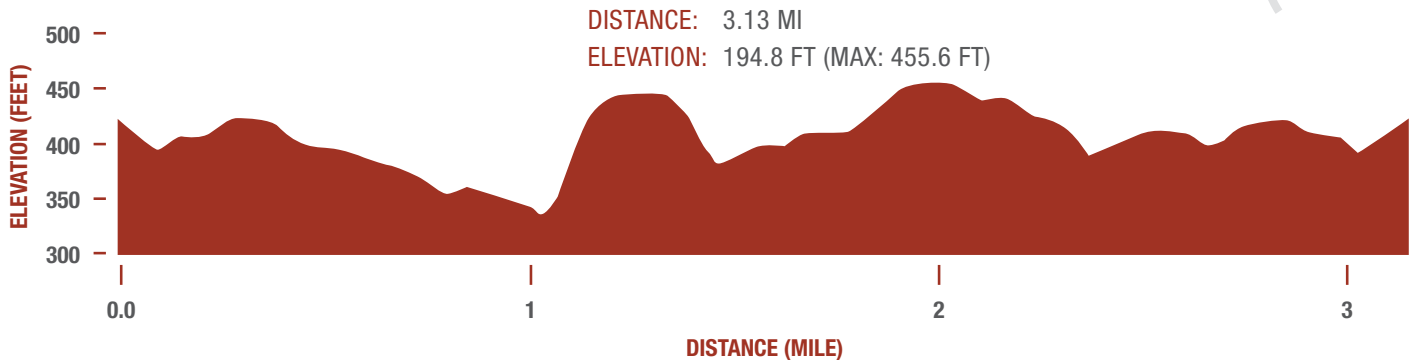

ZERO

PROSTATE CANCER RUN/WALK

BALTIMORE • 2017

SUNDAY
SEPTEMBER 24, 2017
GATES OPEN: 6:30 AM
PROGRAM STARTS: 7:30 AM
START TIME: 8:30 AM
JOHNNY UNITAS STADIUM
TOWSON UNIVERSITY
 7500 OSLER DRIVE
 TOWSON, MD 21252

www.zeroprostatecancerrun.org/baltimore

COURSE MAP

-  START/FINISH LINE
-  COURSE ROUTE
-  MILE MARKER
-  WATER STATION

PRE/POST RACE MAP

www.zeroprostatecancerrun.org/baltimore

SUNDAY, SEPTEMBER 24, 2017
JOHNNY UNITAS STADIUM
TOWSON UNIVERSITY
7500 OSLER DRIVE | TOWSON, MD 21252

GATES OPEN: 6:30 AM
PROGRAM STARTS: 7:30 AM
START TIME: 8:30 AM