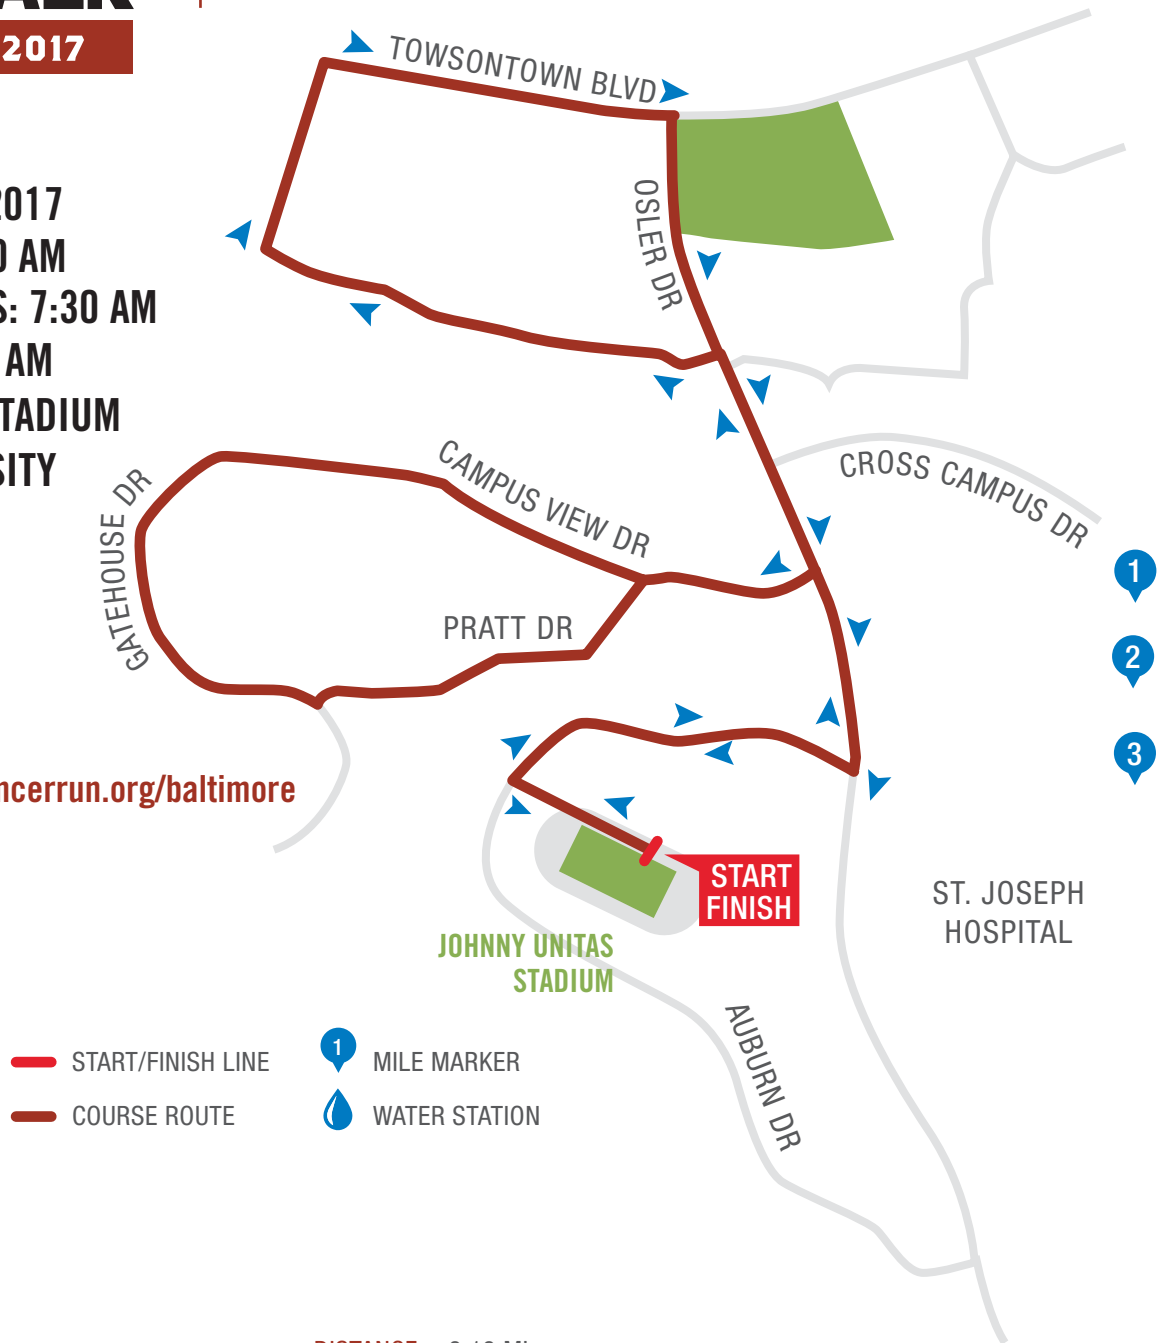

ZERO

PROSTATE CANCER RUN/WALK

BALTIMORE • 2017

SUNDAY
SEPTEMBER 24, 2017
GATES OPEN: 6:30 AM
PROGRAM STARTS: 7:30 AM
START TIME: 8:30 AM
JOHNNY UNITAS STADIUM
TOWSON UNIVERSITY
 7500 OSLER DRIVE
 TOWSON, MD 21252

www.zeroprostatecancerrun.org/baltimore

COURSE MAP

-  START/FINISH LINE
-  COURSE ROUTE
-  MILE MARKER
-  WATER STATION

PRE/POST RACE MAP

www.zeroprostatecancerrun.org/baltimore

SUNDAY, SEPTEMBER 24, 2017
JOHNNY UNITAS STADIUM
TOWSON UNIVERSITY
7500 OSLER DRIVE | TOWSON, MD 21252

GATES OPEN: 6:30 AM
PROGRAM STARTS: 7:30 AM
START TIME: 8:30 AM