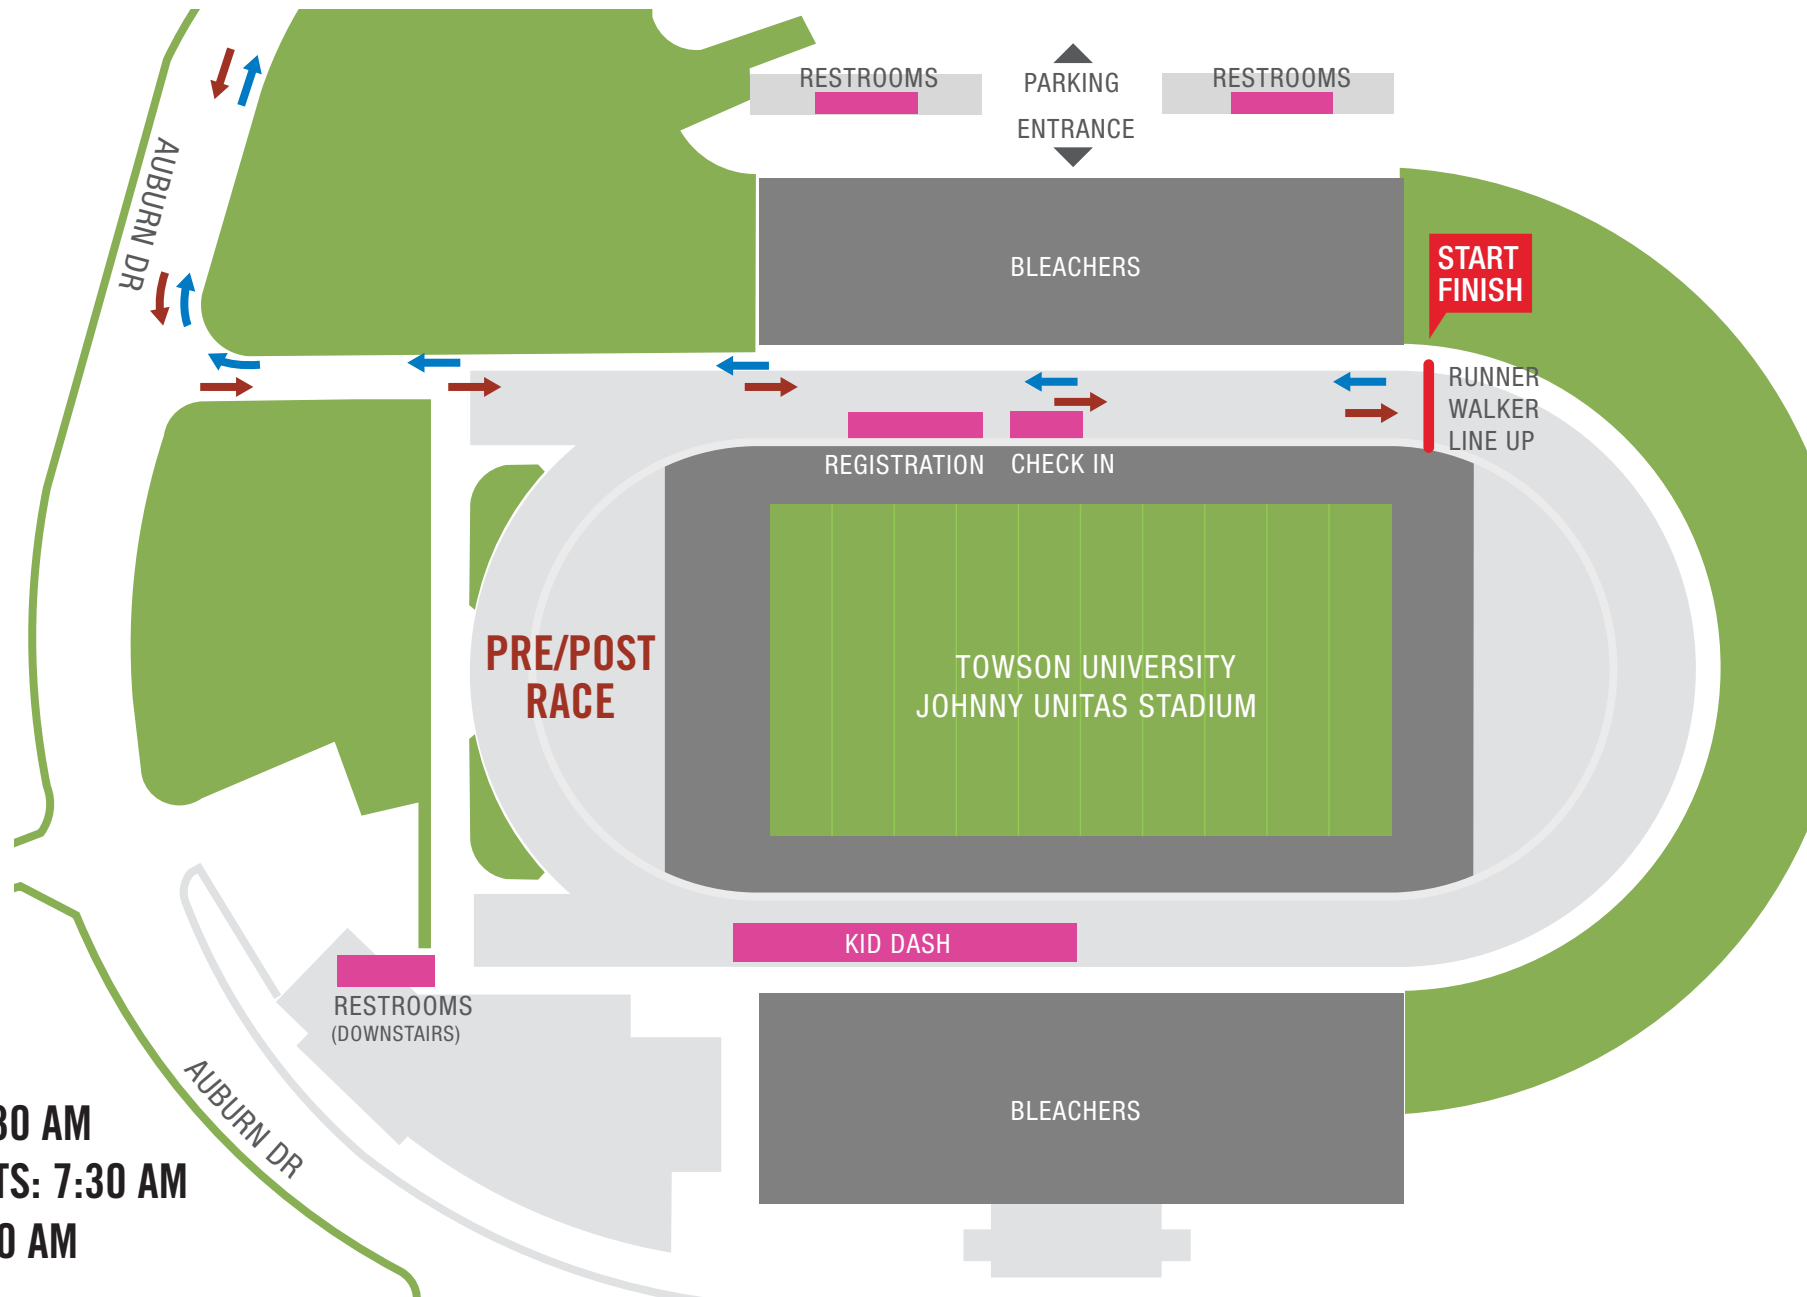

ZERO

PROSTATE CANCER RUN/WALK

BALTIMORE • 2017

SUNDAY
SEPTEMBER 24, 2017
GATES OPEN: 6:30 AM
PROGRAM STARTS: 7:30 AM
START TIME: 8:30 AM
JOHNNY UNITAS STADIUM
TOWSON UNIVERSITY
 7500 OSLER DRIVE
 TOWSON, MD 21252

www.zeroprostatecancerrun.org/baltimore

COURSE MAP

-  START/FINISH LINE
-  COURSE ROUTE
-  MILE MARKER
-  WATER STATION

PRE/POST RACE MAP

www.zeroprostatecancerrun.org/baltimore

SUNDAY, SEPTEMBER 24, 2017
JOHNNY UNITAS STADIUM
TOWSON UNIVERSITY
7500 OSLER DRIVE | TOWSON, MD 21252

GATES OPEN: 6:30 AM
PROGRAM STARTS: 7:30 AM
START TIME: 8:30 AM