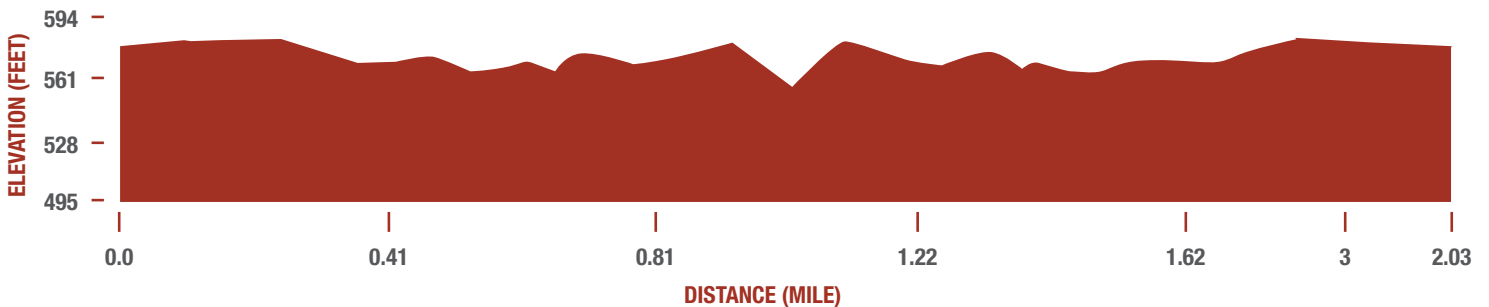

## COURSE MAP

[www.zeroprostatecancerrun.org/dfw](http://www.zeroprostatecancerrun.org/dfw)

SATURDAY  
OCTOBER 5, 2019  
START TIME: 8:30 AM  
HEART OF THE RANCH  
AT CLEARFORK  
5000 CLEARFORK MAIN ST  
FORT WORTH, TX 76107

- START/FINISH LINE
- COURSE ROUTE
- 1 MILE MARKER
- 💧 WATER STATION

DISTANCE: 2.03 MI  
ELEVATION: 25 FT (MAX: 581 FT)

## PRE/POST RACE & PARKING MAP

[www.zeroprostatecancerrun.org/dfw](http://www.zeroprostatecancerrun.org/dfw)

**SATURDAY**

**OCTOBER 5, 2019**

**START TIME: 8:30 AM**

**HEART OF THE RANCH  
AT CLEARFORK**

5000 CLEARFORK MAIN ST  
FORT WORTH, TX 76107